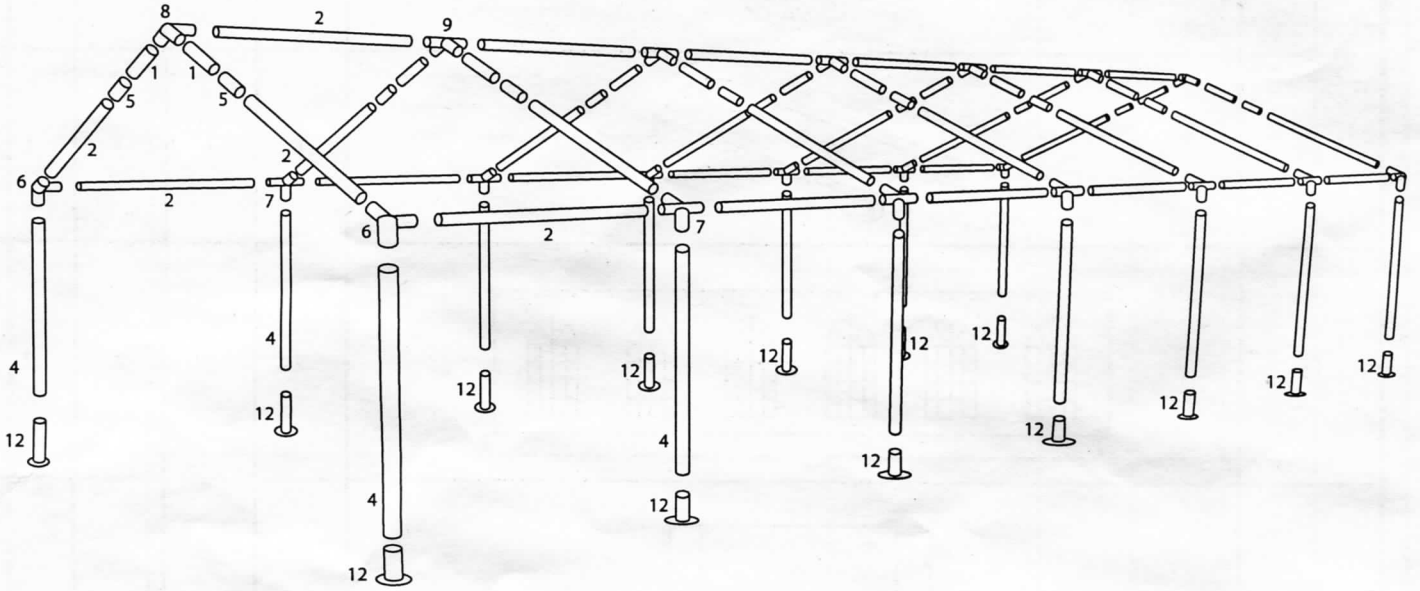

**DANCOVER<sup>®</sup>**

Manual  
Party tent  
5m Series PE

# Part list for 5m PE Party Tent

Part No.		6m	8m	10m	12m
1	 510mm	8	10	12	14
2	 1940mm	17	22	27	32
4	 1880mm	8	10	12	14
5		8	10	12	14
6	 110°	4	4	4	4
7	 110°	4	6	8	10
8	 140°	2	2	2	2
9	 140°	2	3	4	5
10		4	4	4	4
12		8	10	12	14
13		8	10	12	14
14		32	36	40	44
15		66	84	102	120
16		68	76	84	92

# Part list for 5m PE Party Tent

Part No.		6m	8m	10m	12m
17		4	4	4	4
18		1	1	1	1
19		2	2	2	2
20		1	1	1	1
21		1	1	1	1

**A**